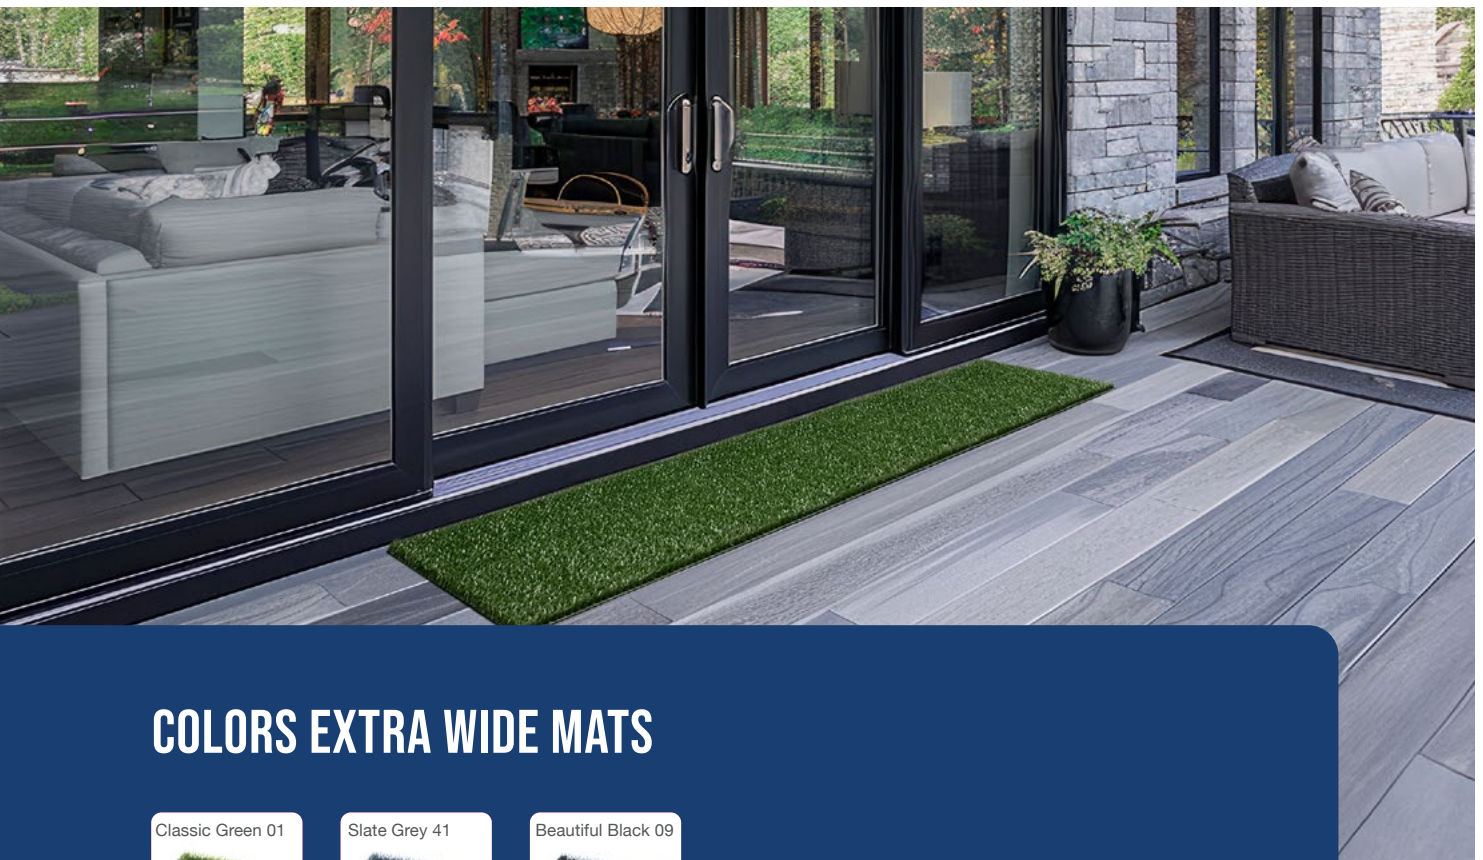

EXTRA WIDE MAT FOR CONSERVATORY, PATIO, DOUBLE DOORS

COLORS EXTRA WIDE MATS

AVAILABLE DIMENSIONS

- 240 x 40 cm