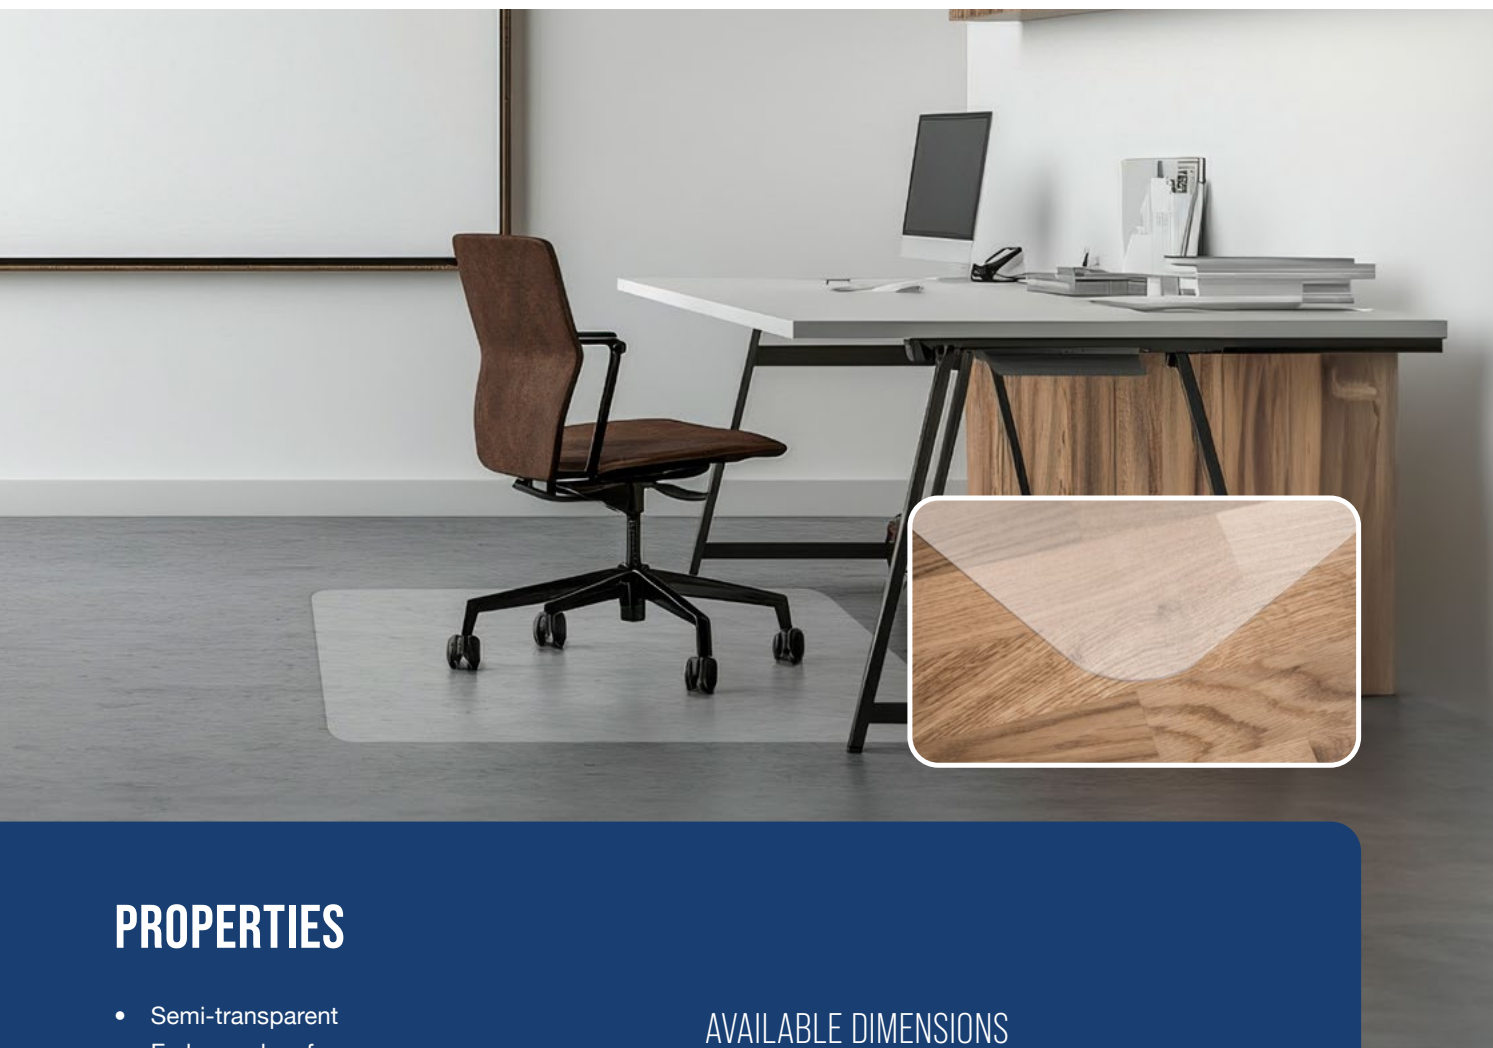

AVAILABLE DIMENSIONS

- 90 x 120cm
- 100 x 120cm
- Other dimensions available on request

ADVANTAGES

AVAILABLE SHAPES

CHAIR MAT (PE) FOR HARD FLOOR

PANELS, WOODEN FLOOR, CERAMIC TILES

PROPERTIES

- Semi-transparent
- Embossed surface
- Material: 100% PE
- Thickness: 1,5 mm
- Weight: 1,4 kg/m²