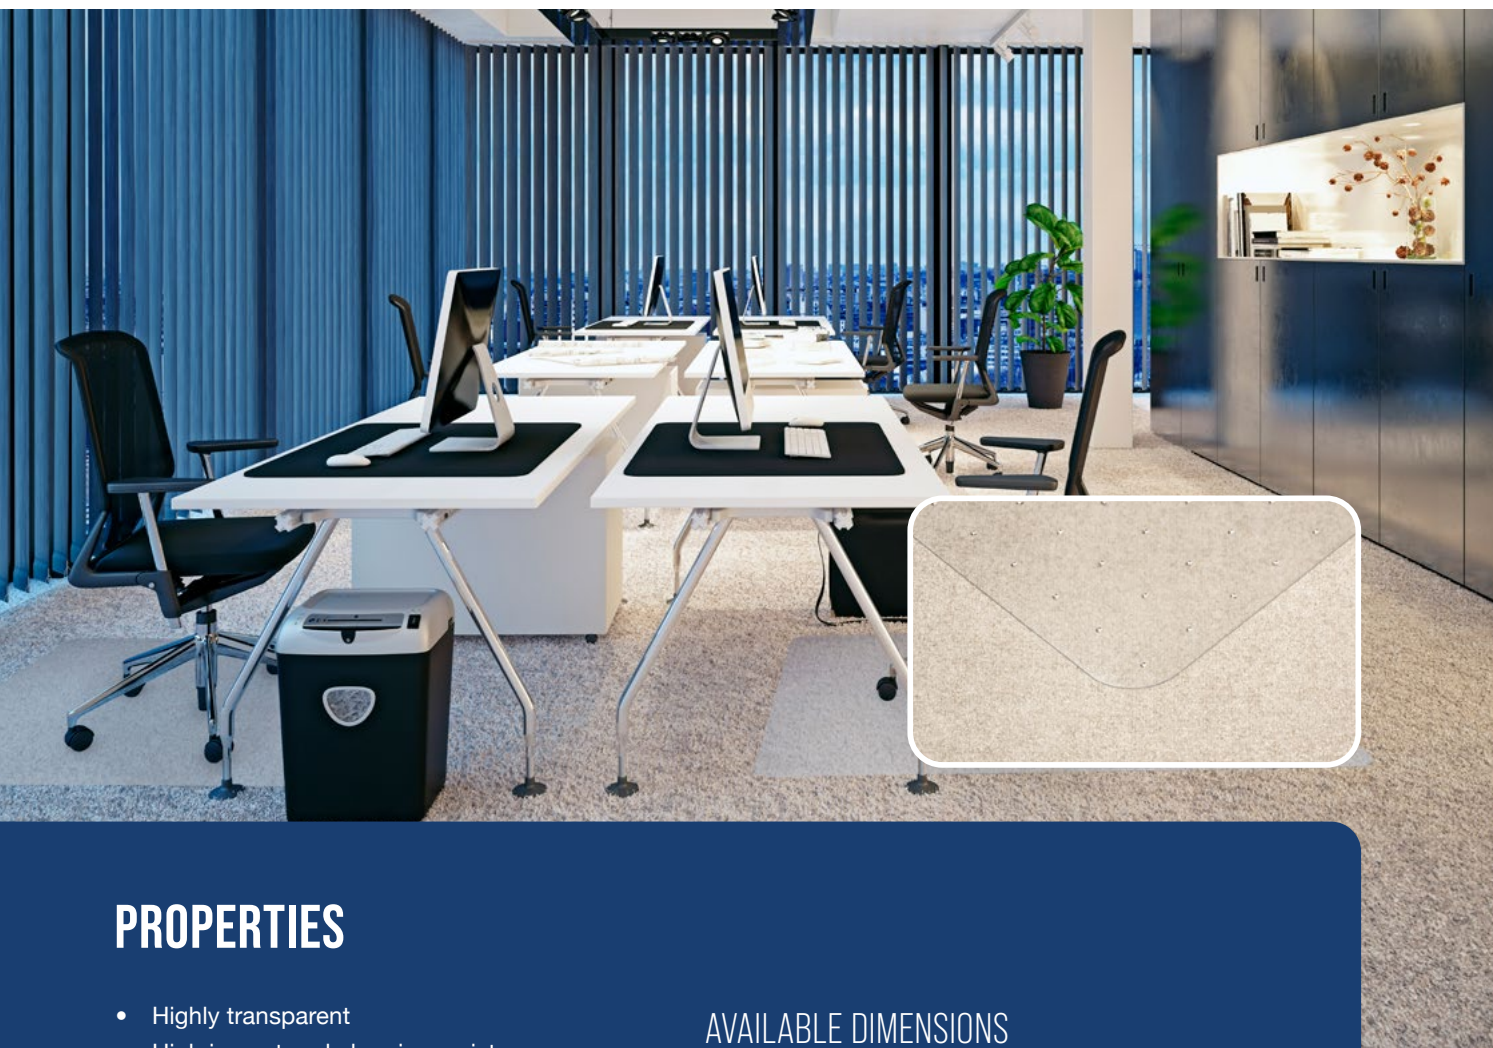

AVAILABLE DIMENSIONS

- 90 x 120cm
- 100 x 120cm
- Other dimensions available on request

ADVANTAGES

AVAILABLE SHAPES

CHAIR MAT (PET) FOR SOFT FLOOR

MEDIUM AND SHORT PILE FLOOR COVERINGS AND CARPETS

PROPERTIES